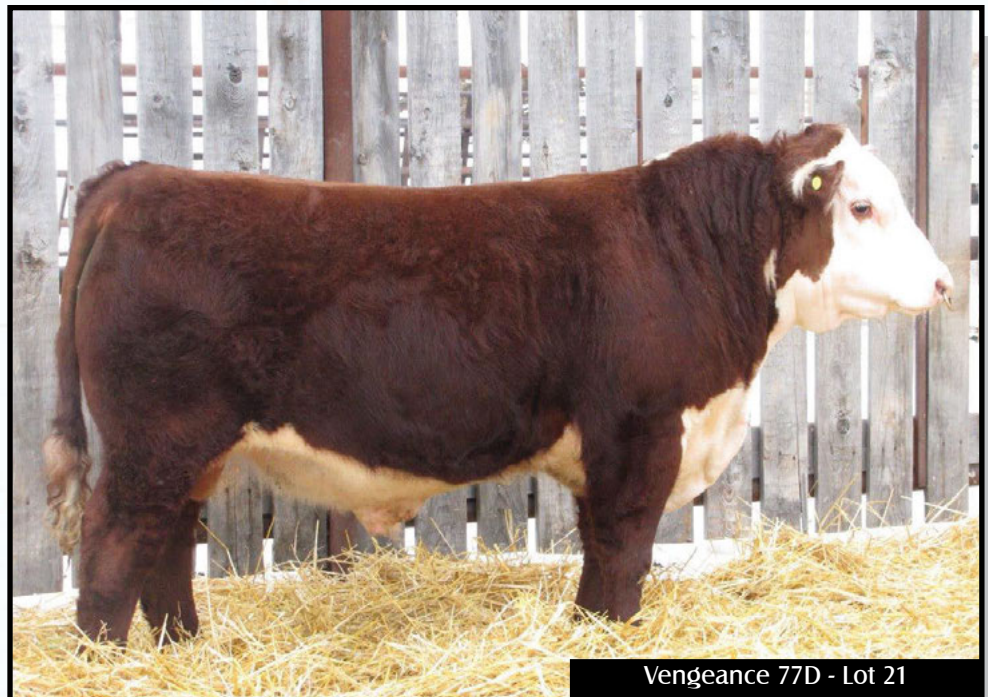

BW: 6.3 WW: 55.9 YW: 83.7 MILK: 16.0 TM: 44.0

This two year old is big and stretchy and will breed a lot of cows. We thought he was a little young for last year's sale. We used him to clean up a couple of pastures last year. Will be D.N.A. profiled by sale time.
UNASSISTED
Pigment: Right Eye - 100% Left Eye - 100%

TH 809T 14Z Playmaker 80B
Sire of Lots 20 & 37

- fully pigmented
- extra width of top, natural thickness and bone
- mother is real easy on the eyes!!
- Same cow family as the Playmaker heifer calf that Jensen Brothers bought for \$40,000.00

BIRD'S-HILL VEGAS 3U DLF IEF HYF
BNC 3U PATRICIA 317Z
GF 29F MORNING GIRL ET 110R

Vengeance 77D - Canadian Western
Agribition 2016

- Reserve Junior Bull Calf Champion at Agribition.
- deep ribbed, balanced and has that Elite Look!!
- mother is beautiful uddered.