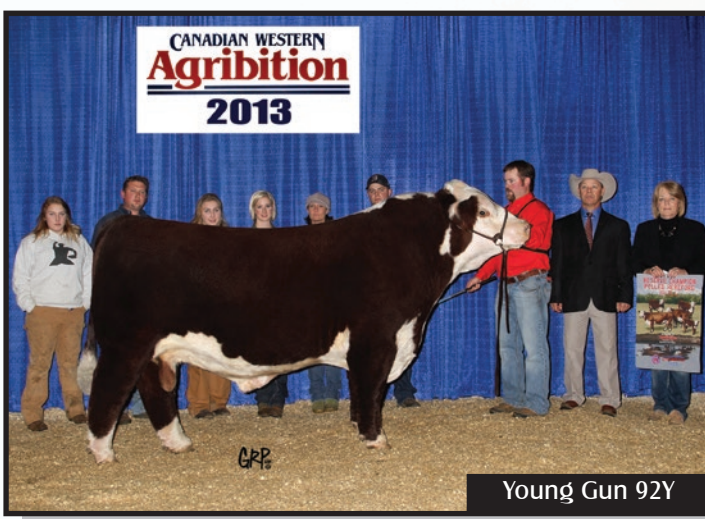

HAROLDSON'S WARRIOR 005 19R
C&T 19R TEMPTATION 8T PC02897355
 C&T BB3K RHODA 2R

BW: 5.0	WW: 52.3	YW: 94.5	MILK: 17.6	TM: 43.8
---------	----------	----------	------------	----------

Lock Down is a well marked bull with lots of performance and growth. His mother is an easy doing, big bodied Warrior daughter that puts extra quality in her offspring. A maternal sister was National Heifer Calf Champion and was the high selling female at CWA.