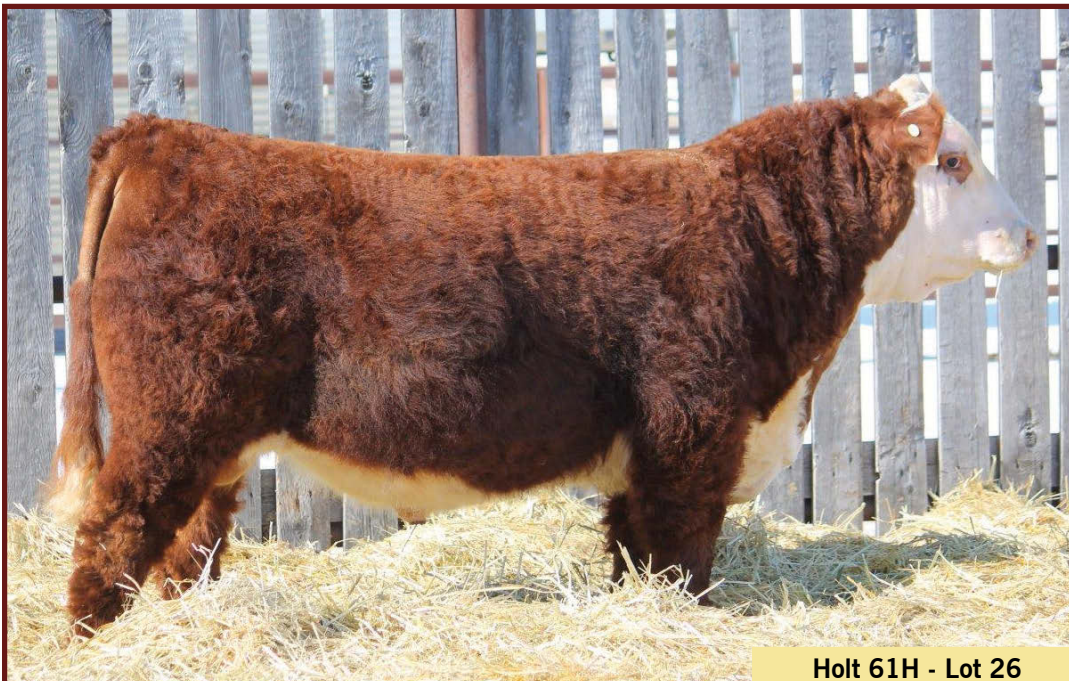

Holt 61H - Lot 26

If your in the search for a calving ease bull that still has some performance to him, this guy is an excellent choice. Goggle eyed and red to the ground. A really well made bull. A maternal brother has been working for Brennan and Mandy Archdekin in their heifer pasture for the last several years.