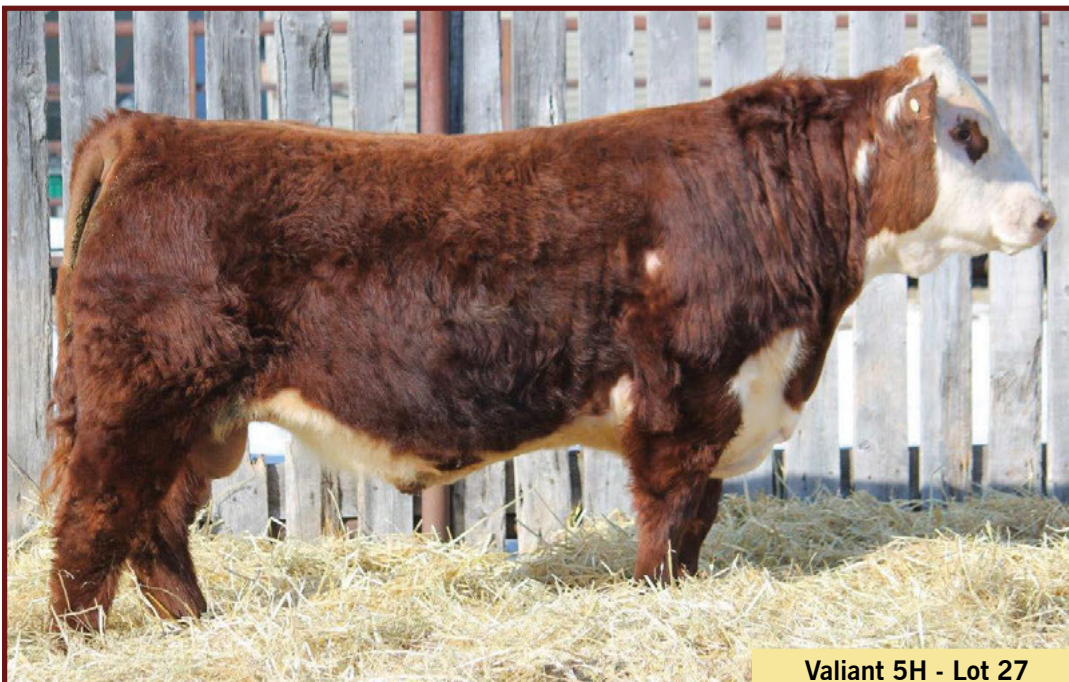

Valiant 5H - Lot 27

Goggle eyed and red to the ground. Out of the Nellie 308A cow that has been a top producer since we have had Bobby's cows. A maternal sister was Champion Female at Bonanza and Agribition in 2017. Maternal brother, Impact, is a herd sire for us and Dorbay in Ontario. With another maternal brother working for LV Farms at Midale as well.

27

GLENLEES BNC 28E *Valiant* 5H

PC03075894 AHL 5H Feb. 1, 2020 Polled

BW	WW	FEB 3/21	EPDS	BW	WW	YW	MILK	TM
94 lbs.	942 lbs.	1280 lbs.		4.1	55.9	91.4	30.4	58.4

NJW 103Y 174X DIABLO 156C ET
BNC GLENLEES 156 FORTUNE 28E
BNC 14Z STAR MAKER 69C

NJW 76S 4037 DURANGO SPIRIT 174X
NJW 101U 100W SPIRITQUEEN103Y
TH 512X 719T PLAYMAKER 14Z
BNC 220P CHELSEA 69Z

BNC 118U JUDGE 111Y
BNC 111Y NELLIE 308A
BNC R117 NELLIE ET 401Y

MHPH 101S UMPIRE 118U
BIRD'S-HILL GLORIA 173W
SHF RIB EYE M326 R117
NCX MISS JR NELLIE 528N